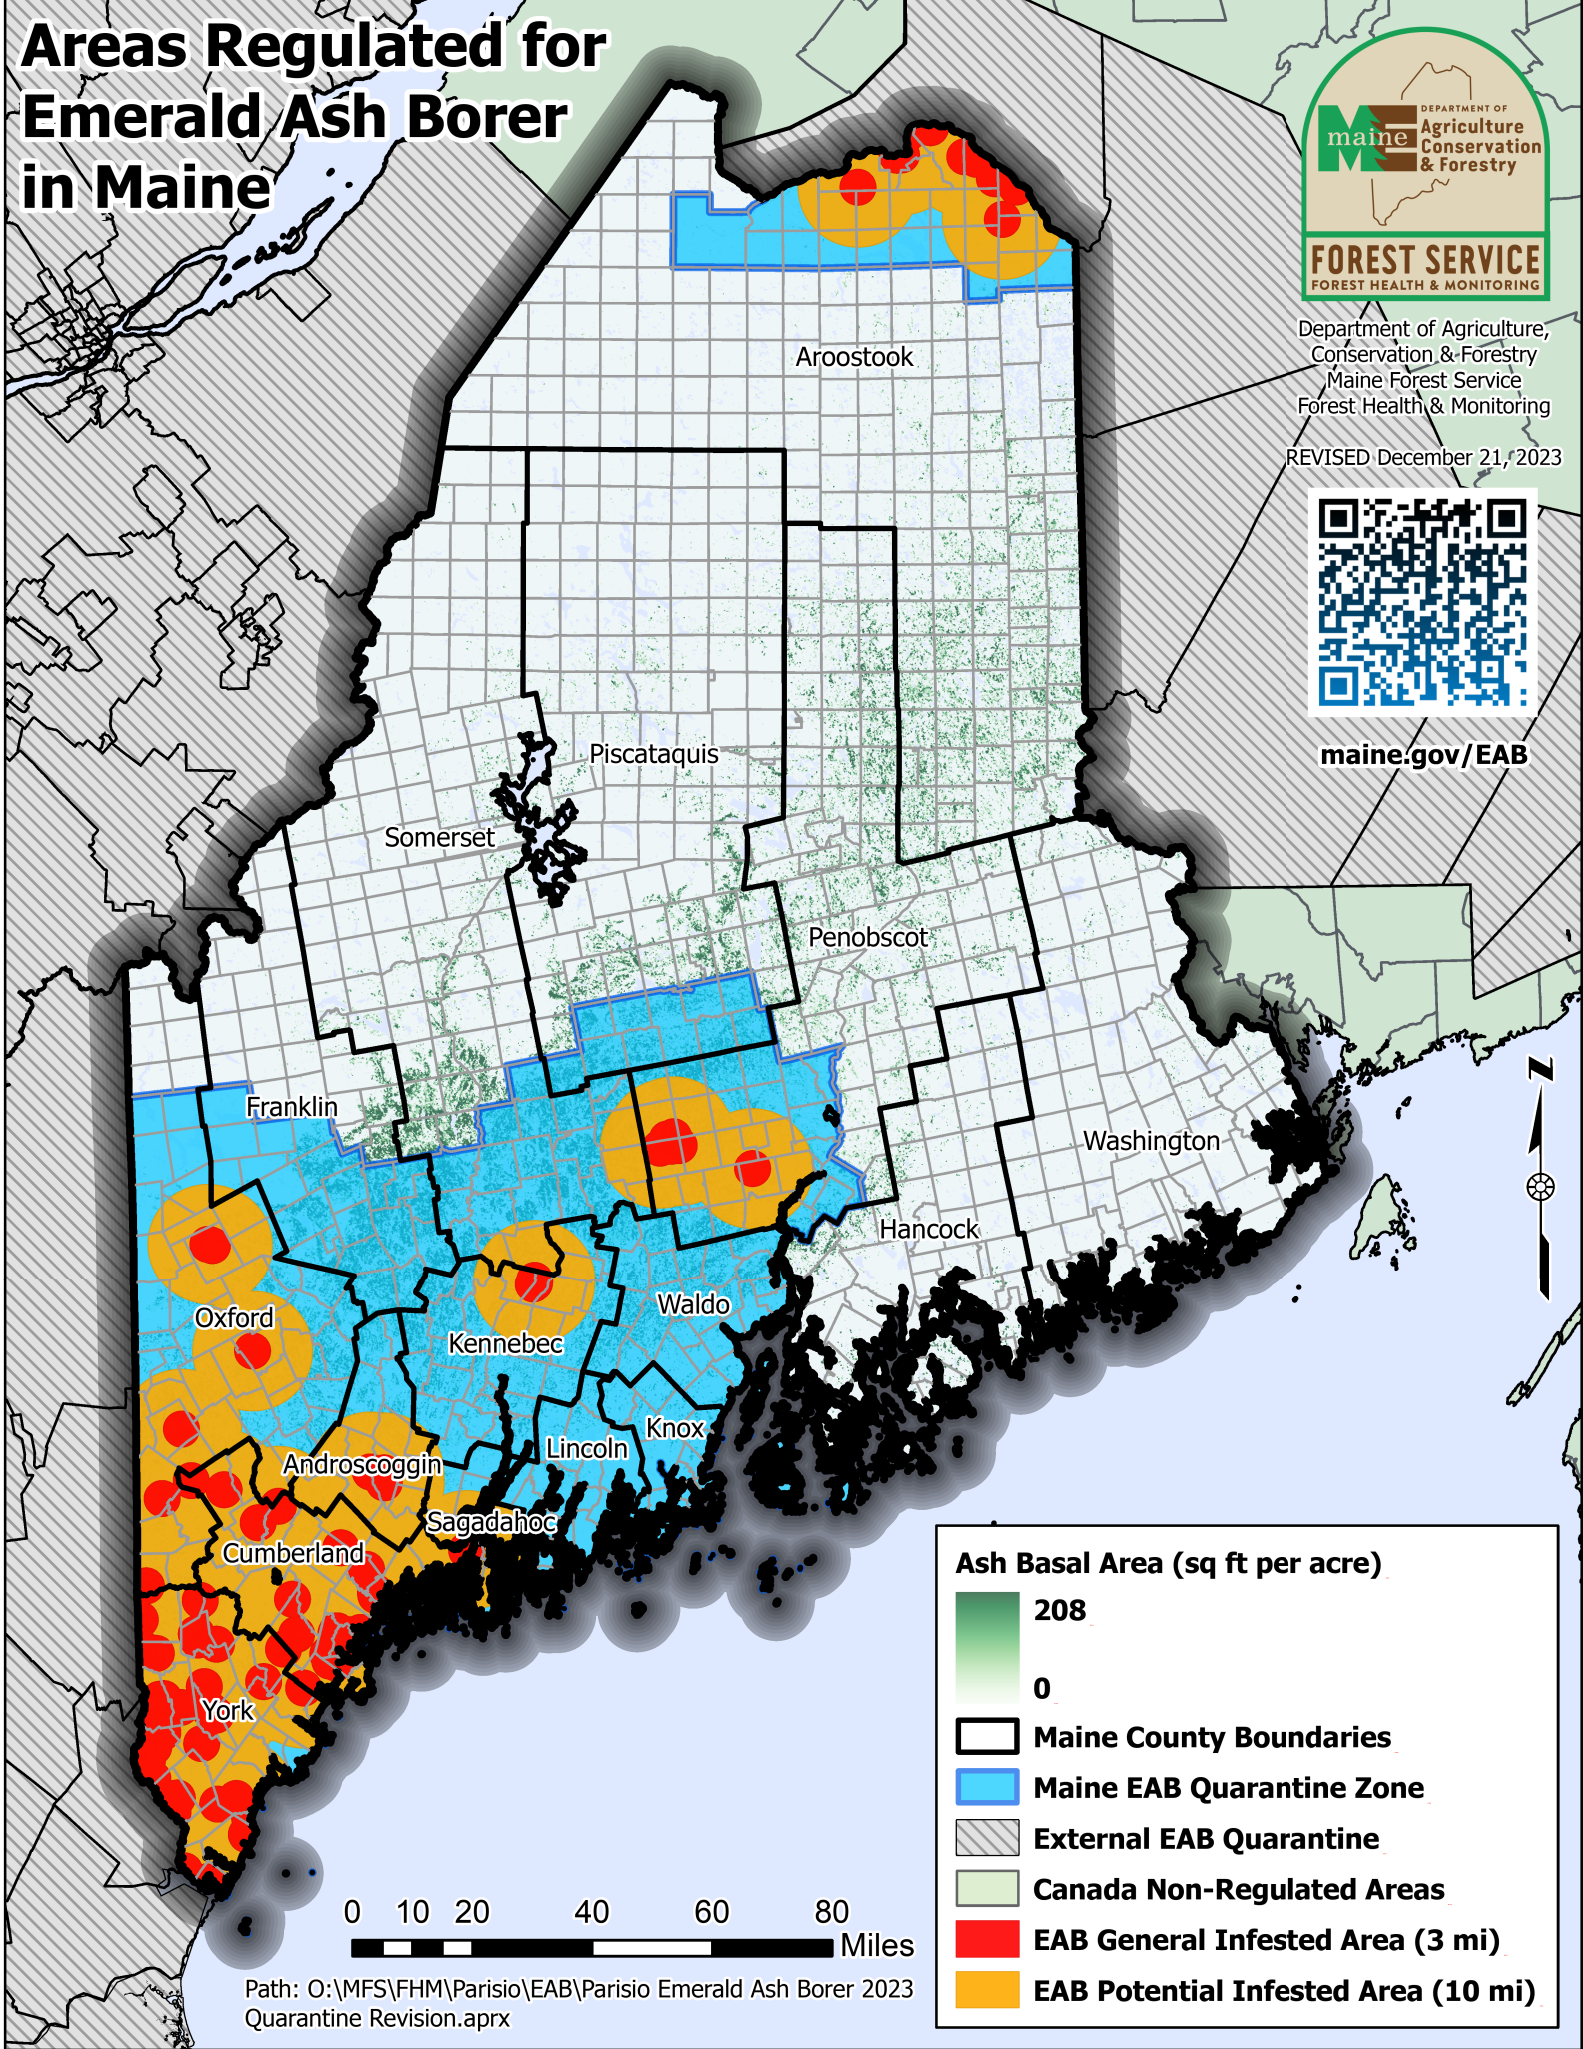

Areas Regulated for Emerald Ash Borer in Maine

Department of Agriculture, Conservation & Forestry
Maine Forest Service
Forest Health & Monitoring

REVISED December 21, 2023

maine.gov/EAB

Ash Basal Area (sq ft per acre)

208

0

Maine County Boundaries

Maine EAB Quarantine Zone

External EAB Quarantine

Canada Non-Regulated Areas

EAB General Infested Area (3 mi)

EAB Potential Infested Area (10 mi)